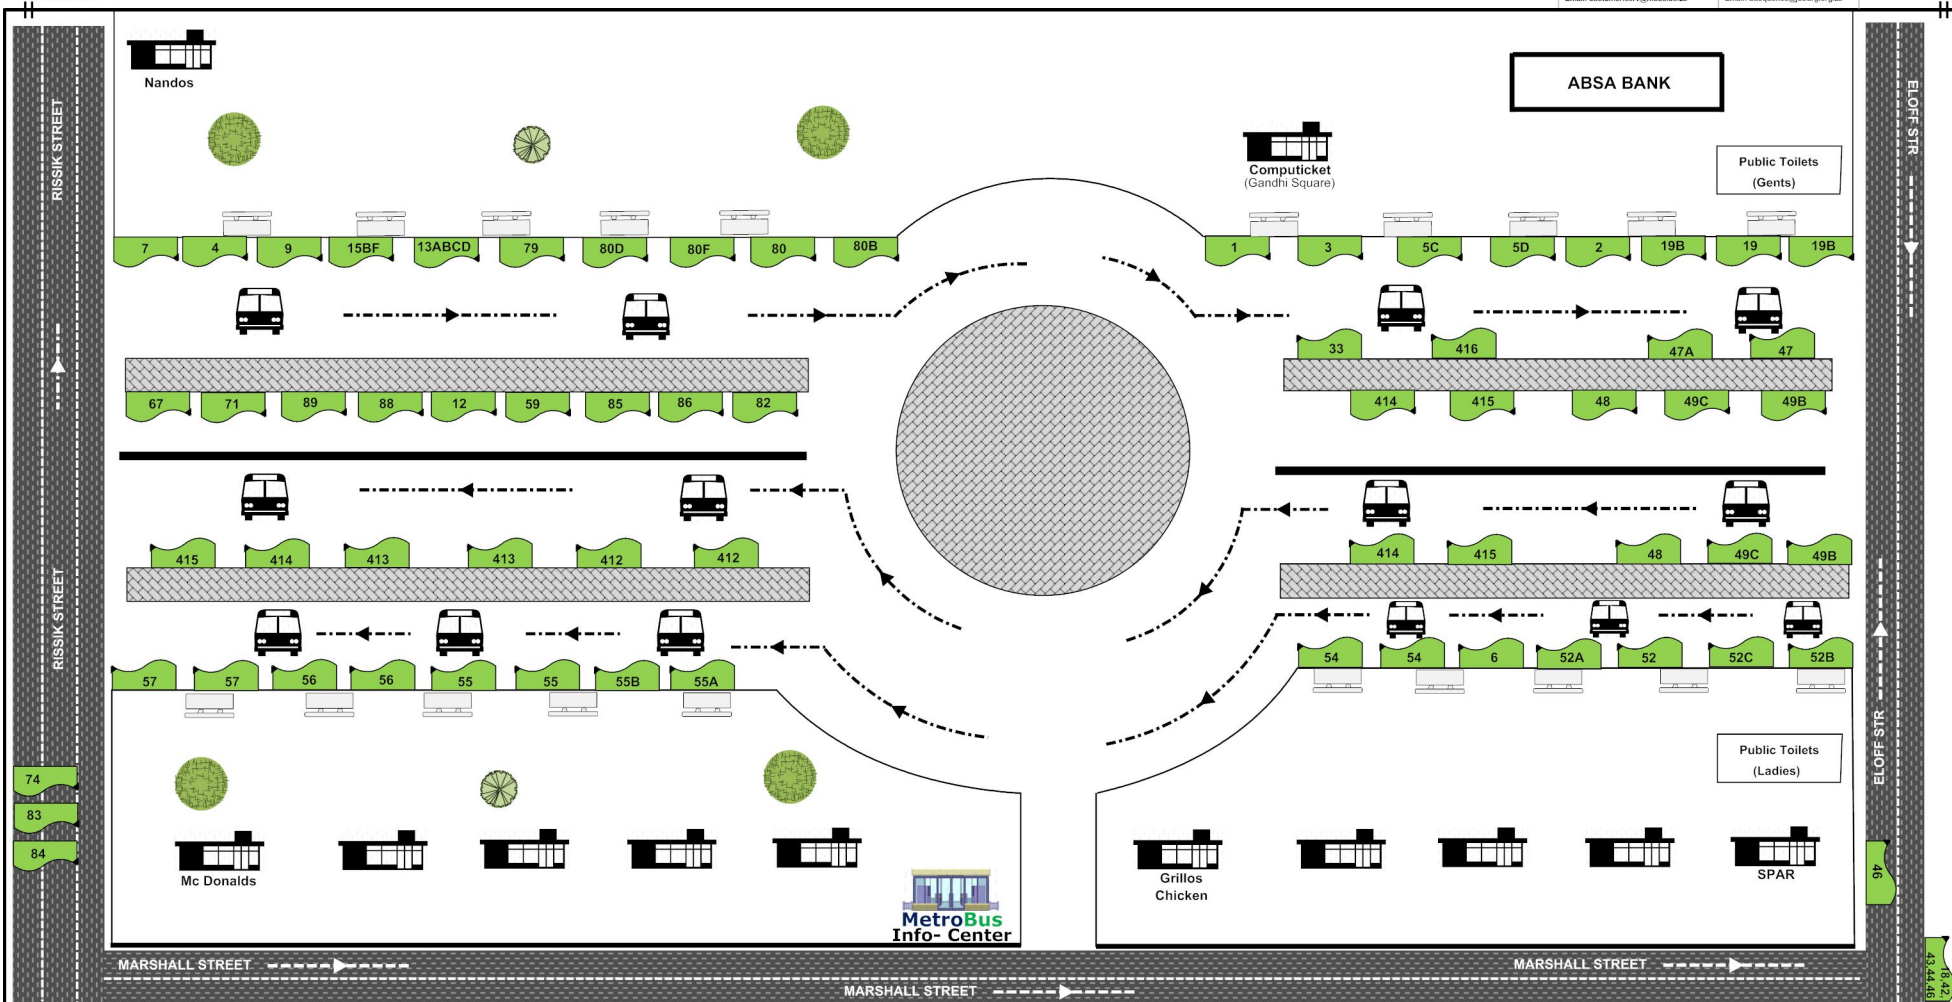

# GANDHI SQUARE BUS STOPS

## BUSES IN & AROUND GANDHI SQUARE

Route Nr:	Destination	Route Nr:	Destination	Route Nr:	Destination	Route Nr:	Destination	Route Nr:	Destination	Route Nr:	Destination	Route Nr:	Destination	Bus Stop
1	Parkhurst via Oxford Road	19/19B	Yeoville/Bellevue East	52A	Chrisville	67	Melville	85	Joburg North	417	Davidsonville	18	JHB Hospital - Forest Hill	Cnr Eloff & Marshall Str
2	Birnam via illovo	33	Bedford Gardens	52B	Winchester Hills	71/71A	Fairlands/Berario	86	Strydom Park			42	Braamfontein - Elands Park	Cnr Eloff & Marshall Str
3/4	Highlands North via Rosebank	46	Rosetenville	54	Haddon	79	Parkhurst	88	Honeydew via LaserPark			43	Braamfontein - Tulisa Park	Cnr Eloff & Marshall Str
5	Birnam via illovo	47/47A	Townsvlew/Oakdene	55	Southgate	79A	Parktown North	89	Northgate			44	Braamfontein - South Hills	Cnr Eloff & Marshall Str
5C/D	Sandton City/Sunninghill	47B	Bassonia	55A	Ridgeway Extension	80	Beverly Gardens	412	Witpoortjie			45	Braamfontein - Marist Brothers	Cnr Eloff & Marshall Str
6A	Leeuokop Prison via Woodmead	48	Towerby	55B	Evans Park	80B	Randburg Center	413	Roodekrans			46	JHB Hospital - Rosettenville	Cnr Eloff & Marshall Str
7	Midrand via Centurion/Tshwane	49B	Glenvista	56	Mayfield Park / Kibler Park	80D	Dainfern	414	Lindhaven			74	Westgate - Blairgowrie	Cnr Rissik & Marshall Str
9	Linbro Business Park	49C	Mulbarton	57	Naturena	80F	Fourways	415	Weltevreden Park			83	Westgate - Malanshof	Cnr Rissik & Marshall Str
12	Lonehill via Kramerville	52	Southgate via Mondeor	59	Crown Ext. via Edgardale	82	Ferndale Ext.	416	Hekdekruijn			84	Westgate - Honeydew	Cnr Rissik & Marshall Str